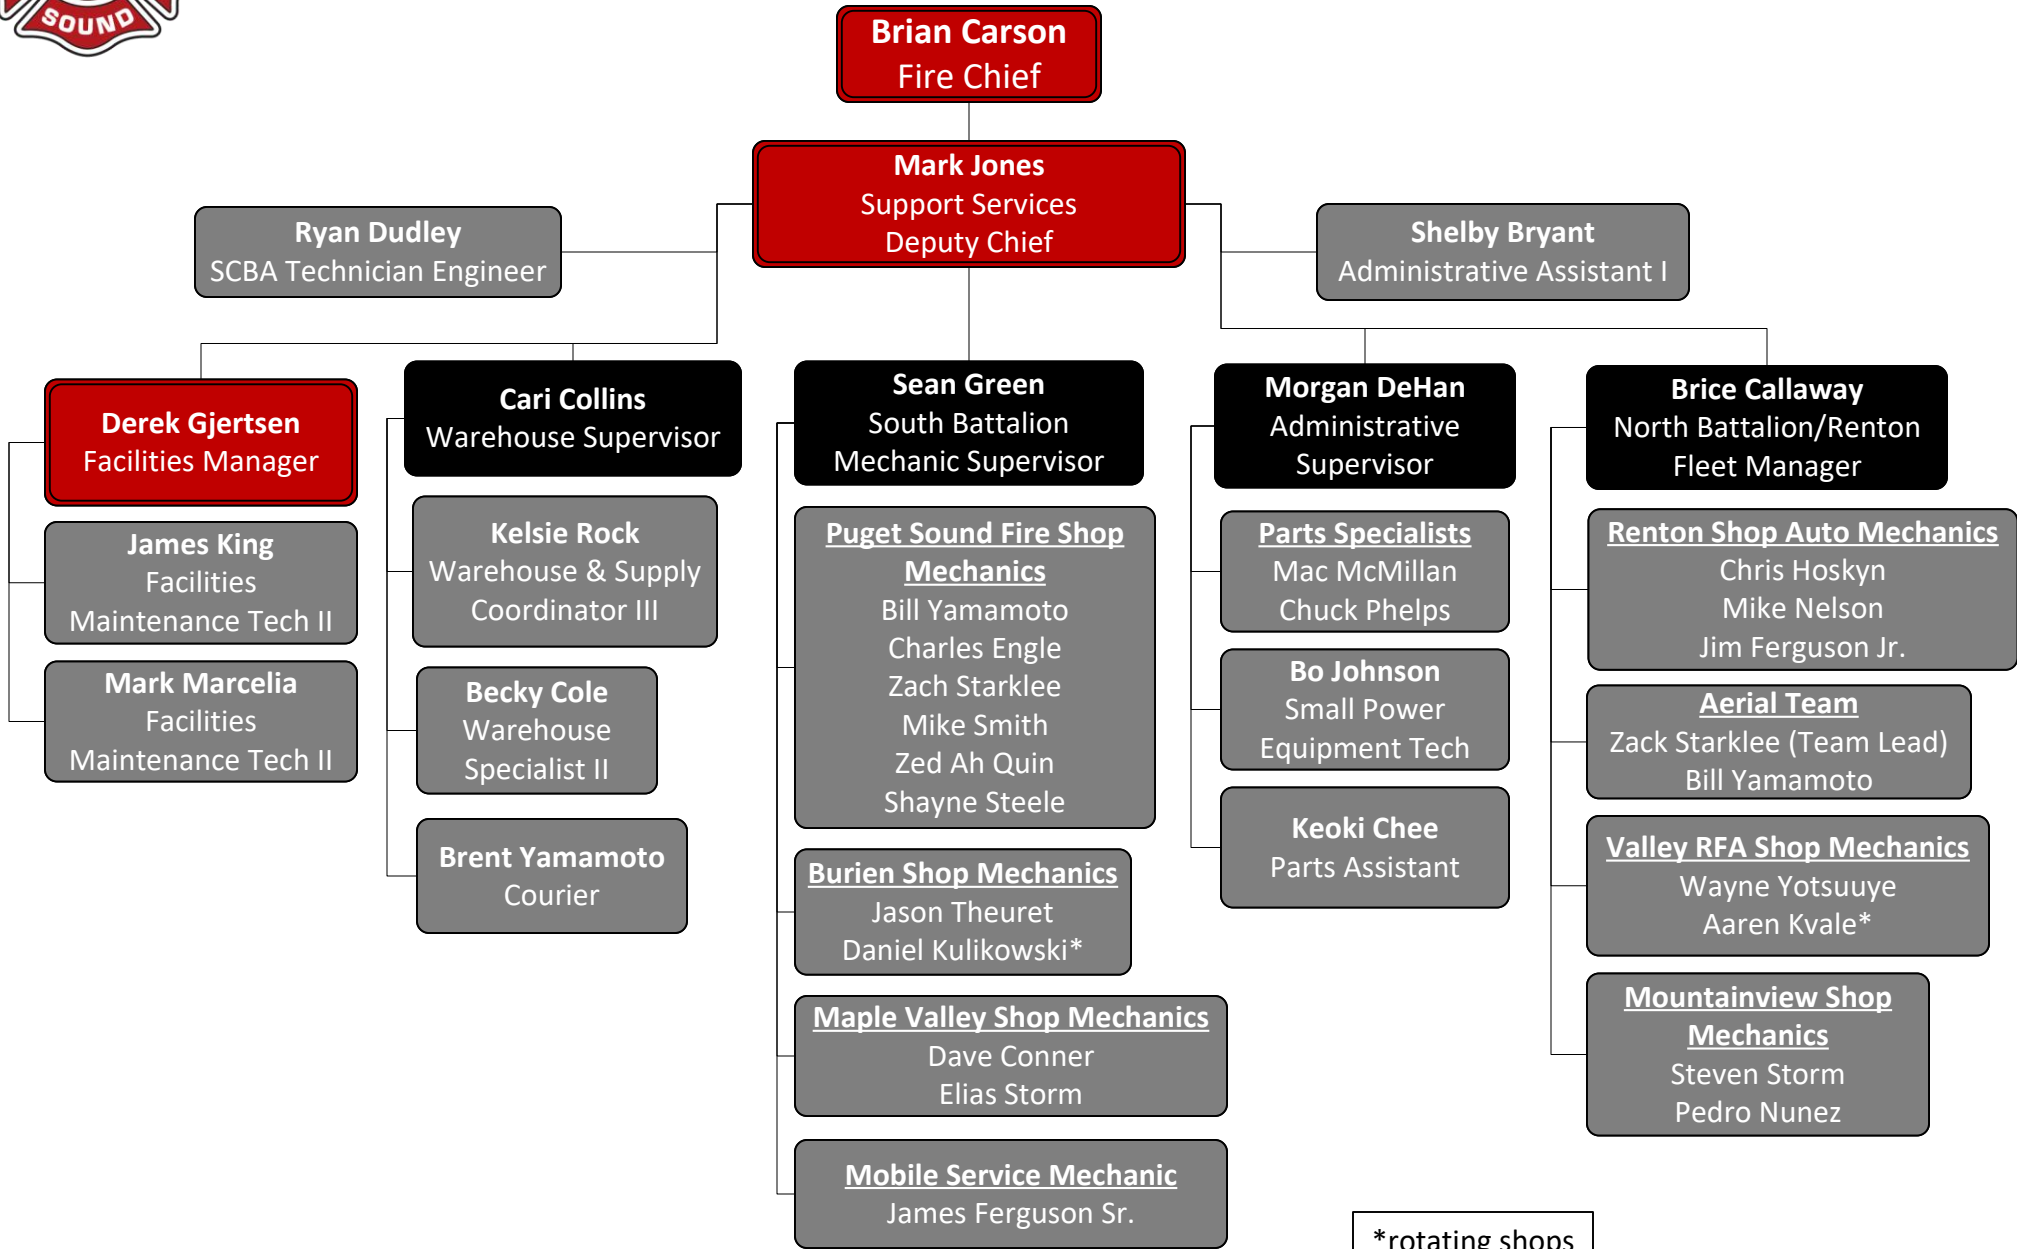

Support Services Organizational Chart

Updated: 03/13/2024

*rotating shops every 90 days