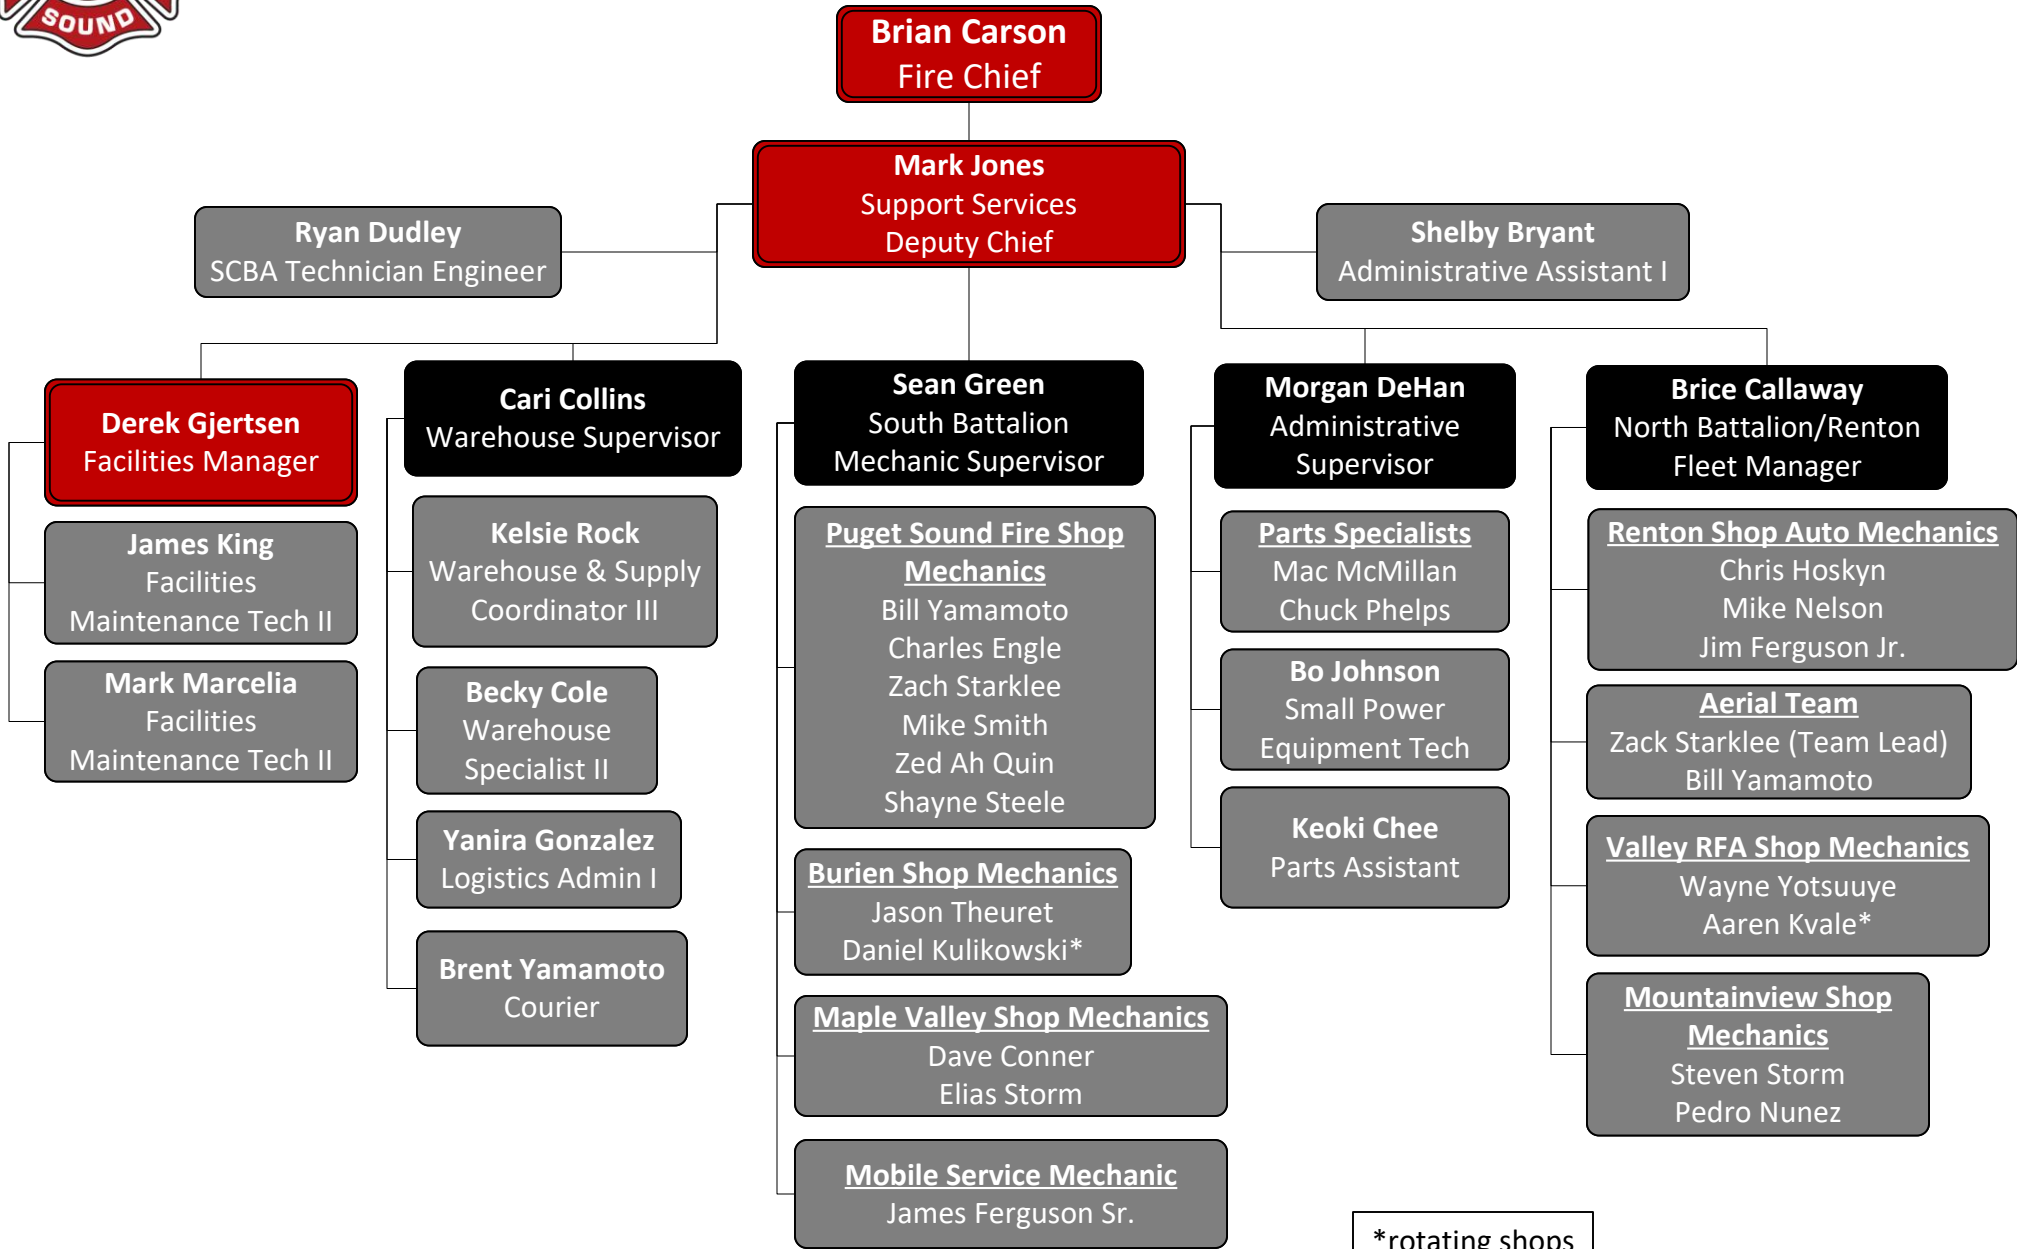

# Support Services Organizational Chart

Updated: 01/08/2024

\*rotating shops every 90 days