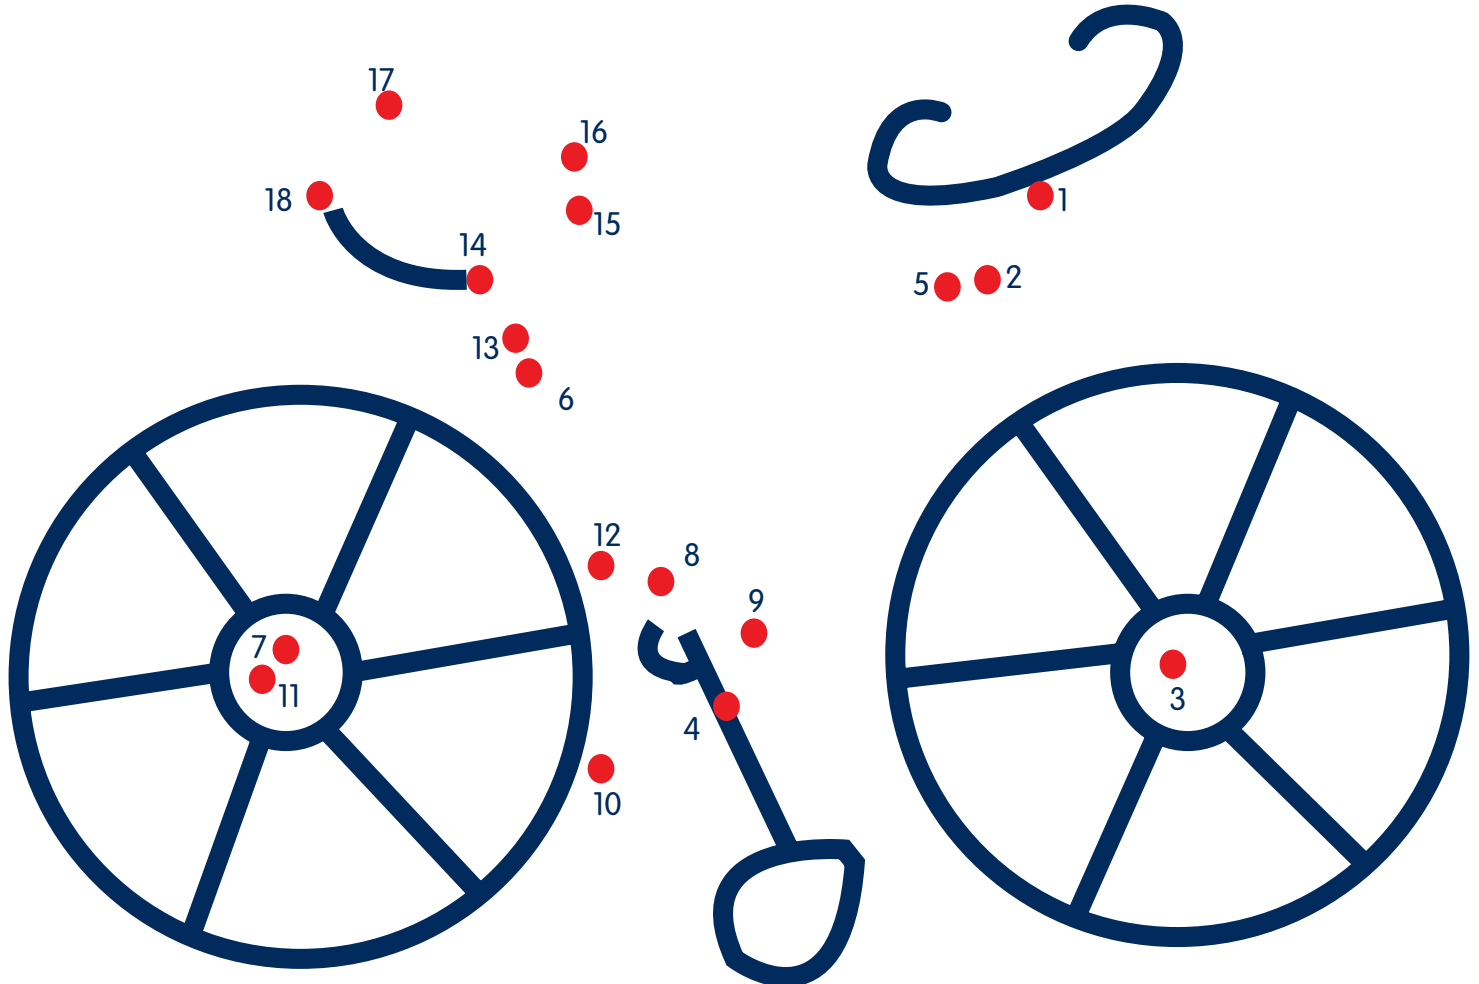

Safety Zone

Kindergarten

Produced by Puget Sound Fire and your local fire department

www.pugetsoundfire.org

Ride Safe!

Connect the dots below to draw a bike. Begin with number 1, connect a line to number 2 and follow the numbers until you've created your bike. Draw a picture of yourself having fun on your bike. Don't forget to draw a helmet on your head. Always wear a helmet when riding a bike, scooter, skateboard or skates.

If you see a gun, you should

STOP

Don't touch • Leave the area • Tell an adult