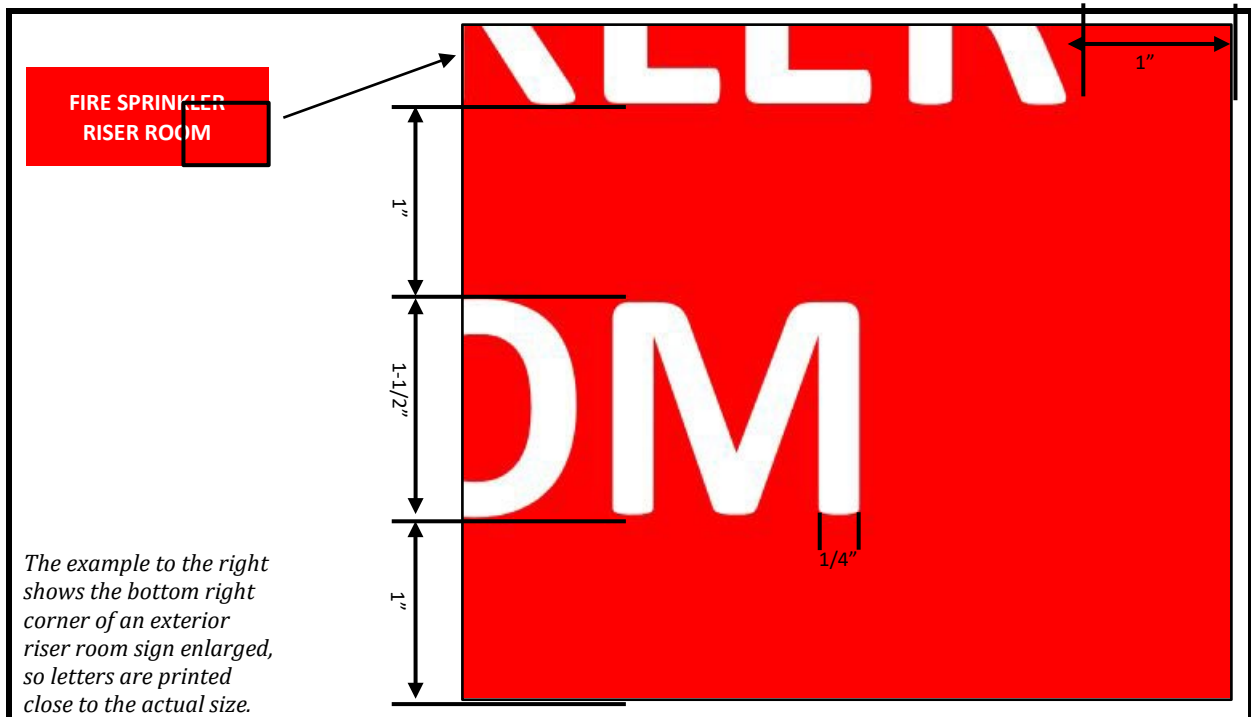

Exterior Sign Specifications	Interior Sign Specifications
All dimensions listed are minimums. - Aluminum, 0.080" thick - Red REFLECTIVE background - Word may be on 1, 2, or 3 lines - White lettering - All upper case - Plain block font such as Arial or Helvetica 1-1/2" high letters 1/4" stroke 1" space between rows 1" space around edges	All dimensions listed are minimums. - May be plastic or metal - Need not be reflective - Words may be 1, 2, or 3 lines - White lettering - All upper case - Plain block font such as Arial or Helvetica 1" high letters 3/16" stroke 3/4" space between rows 3/4" space around edges

☐ Fire sprinkler riser rooms FIRE SPRINKLER RISER ROOM For rooms containing ONLY fire sprinkler riser.	☐ Fire alarm control panel rooms FIRE ALARM CONTROL PANEL For rooms containing ONLY fire alarm control panel.	☐ Rooms containing both systems FIRE CONTROL ROOM For rooms containing BOTH fire sprinkler riser AND fire alarm control panel.	☐ Fire pump rooms FIRE PUMP ROOM For rooms containing ONLY fire pumps.

Community Risk Reduction

400 West Gowe Street, Kent, Washington 98032
253.856.7475