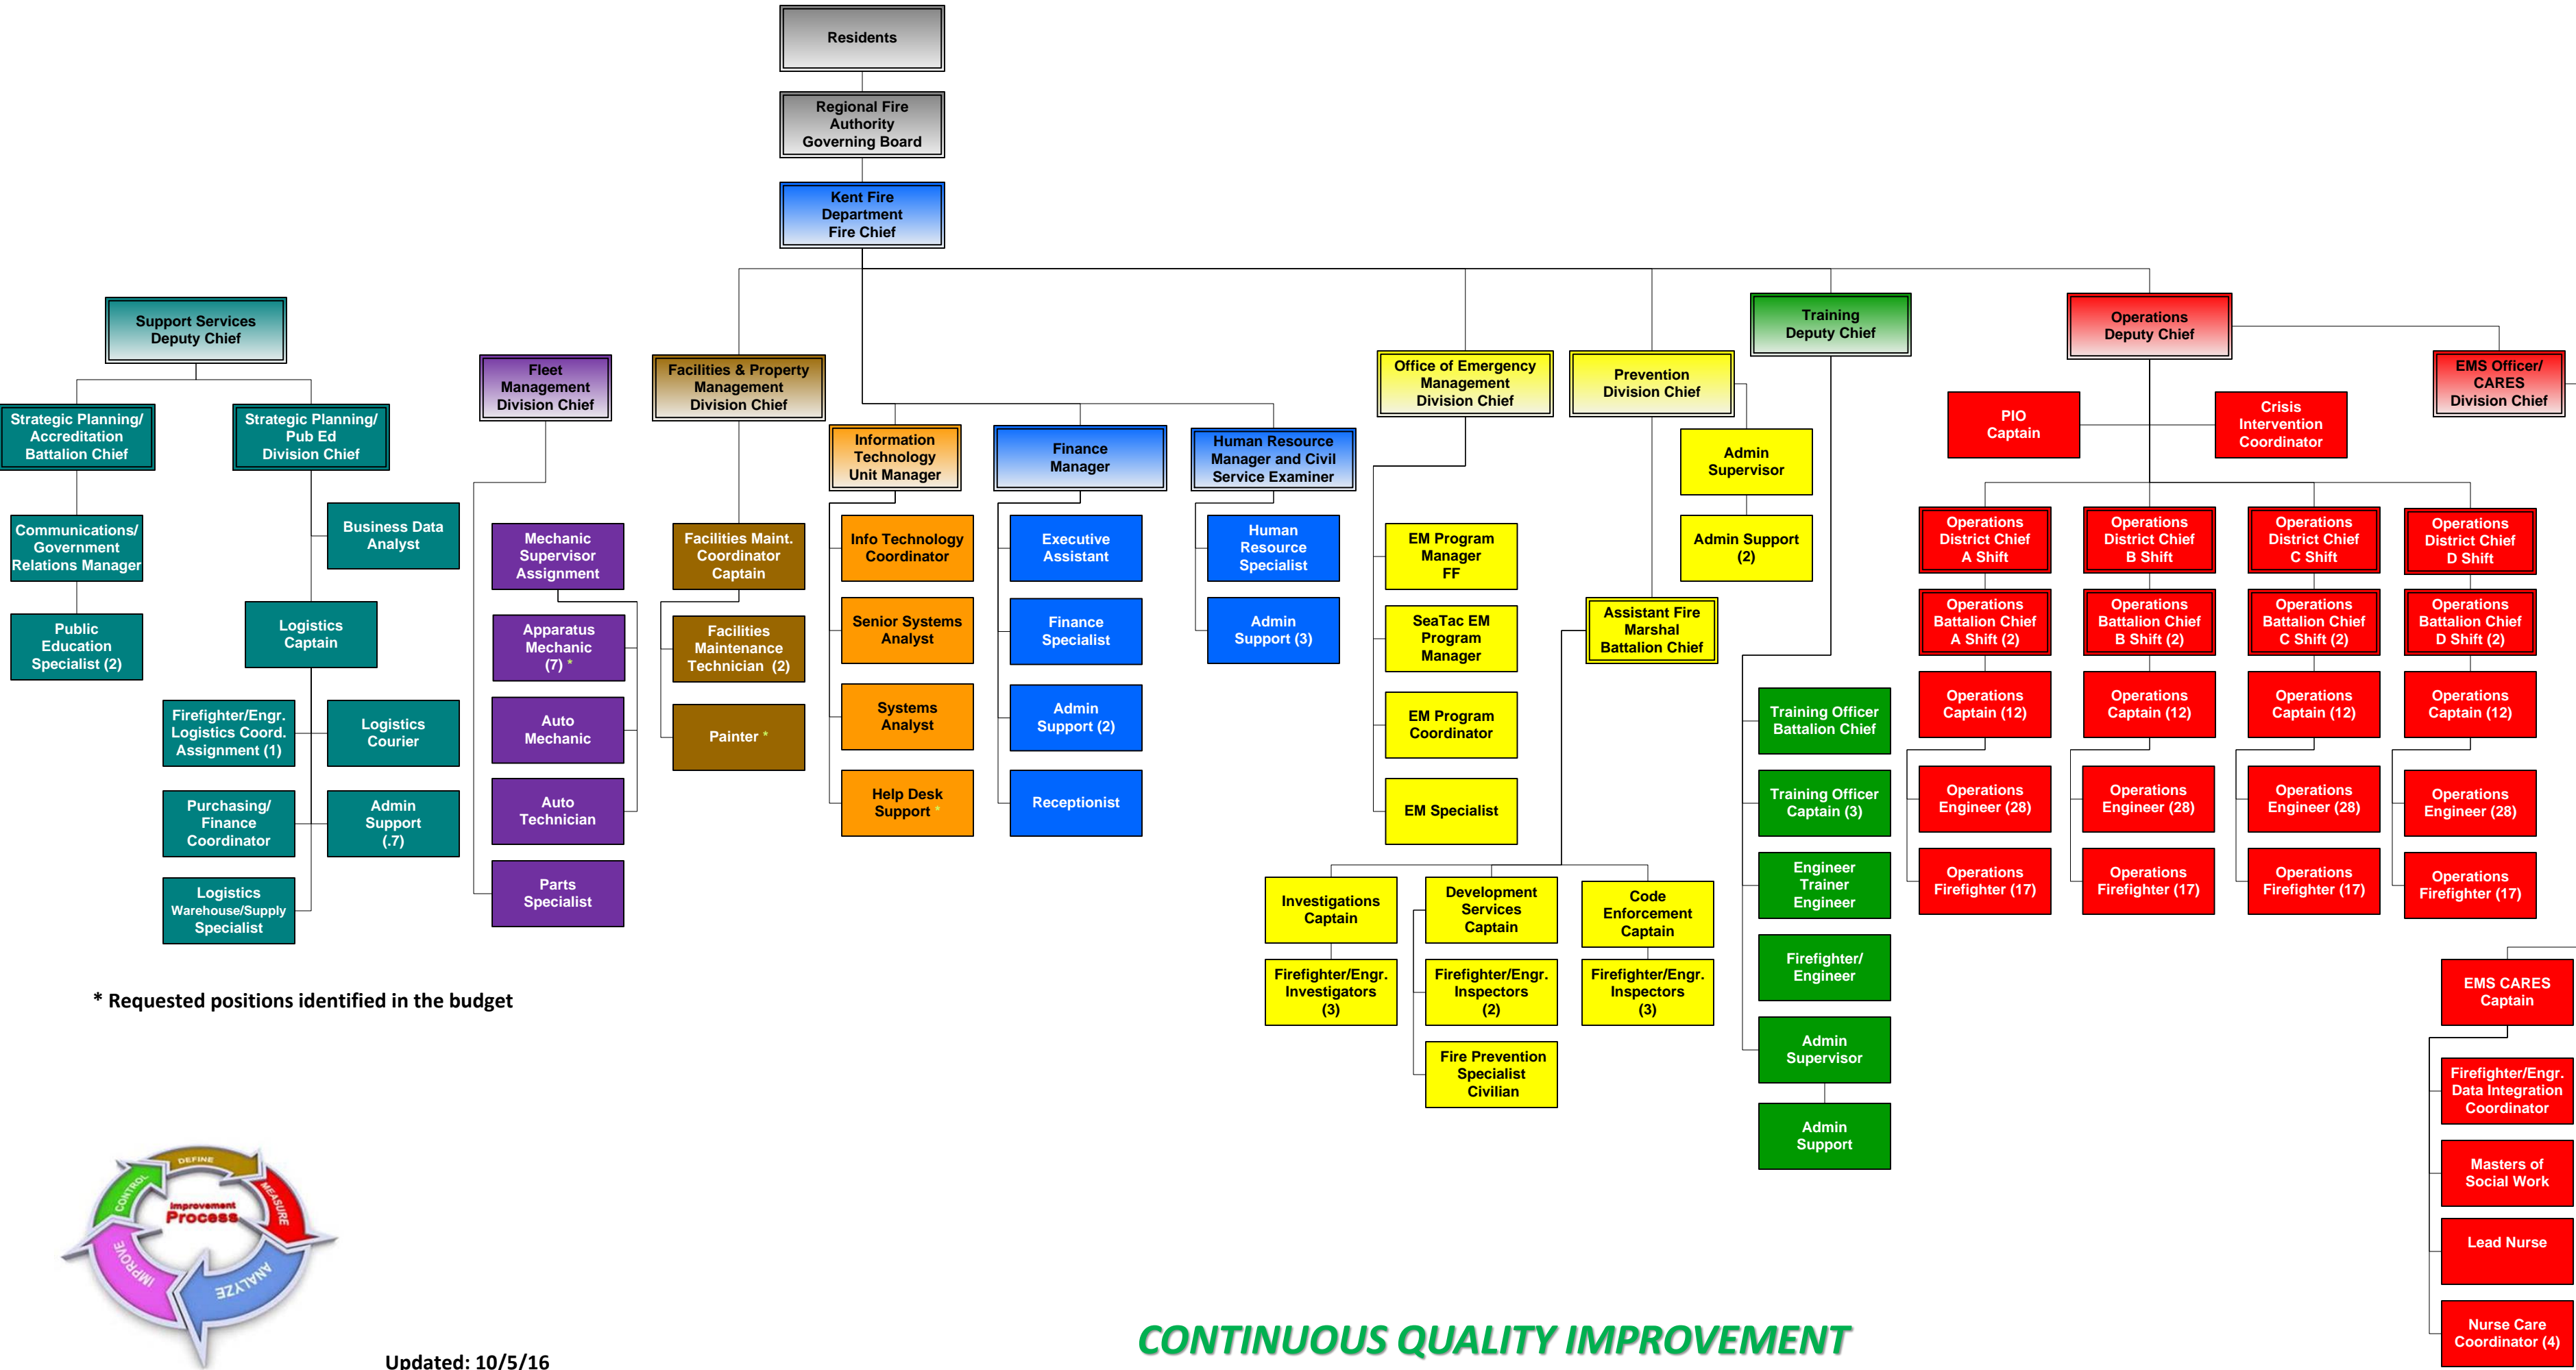

PUGET SOUND REGIONAL FIRE AUTHORITY ORGANIZATIONAL CHART

* Requested positions identified in the budget

Updated: 10/5/16

CONTINUOUS QUALITY IMPROVEMENT